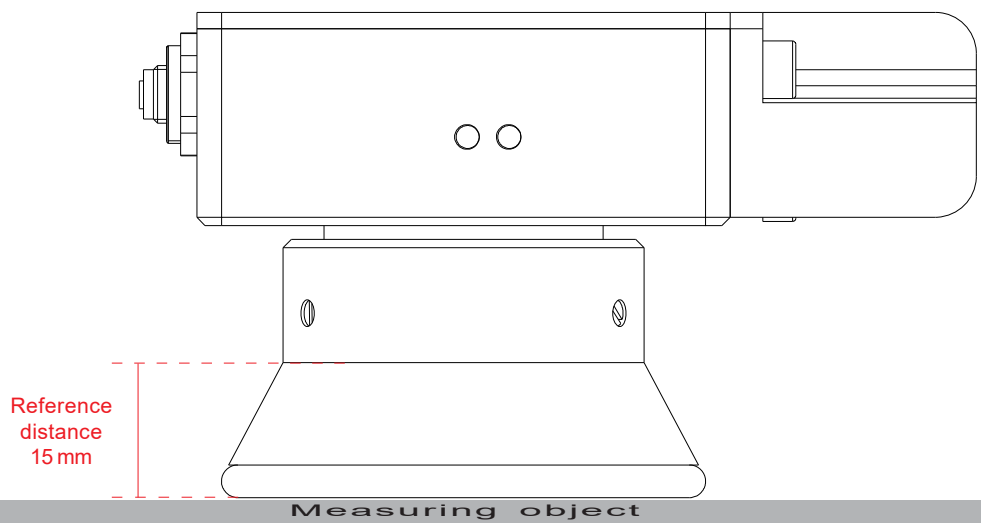

Accessories

▶ SPECTRO-3-15-OFL

Top part on optics (spacer)
for mounting on various sensors from the series
SPECTRO-1-...
SPECTRO-3-... (M34)
SPECTRO-3-...-CL
SPECTRO-3-...-MSM-DIG

- Enables the use of the SPECTRO-1-... or SPECTRO-3-... sensor as a handheld device
- Reference distance 15 mm to measuring object by direct contact
- Sturdy housing material (aluminium, anodised in black)

Design

Product name:

SPECTRO-3-15-OFL (spacer)

Dimensions

With sensor type SPECTRO-1-30-BL/YL:

(All dimensions in mm)

SPECTRO-3-30-OFL is suitable for use with sensor type:

SPECTRO-1-...: