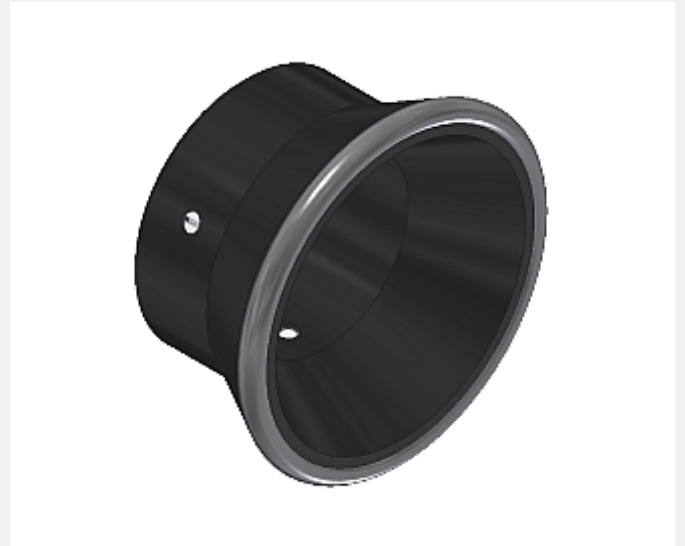

Accessories

▶ SPECTRO-3-15-OFL

Top part on optics (spacer)
for mounting on various sensors from the series
SPECTRO-1-...
SPECTRO-3-... (M34)
SPECTRO-3-...-CL
SPECTRO-3-...-MSM-DIG

- Enables the use of the SPECTRO-1-... or SPECTRO-3-... sensor as a handheld device
- Reference distance 15 mm to measuring object by direct contact
- Sturdy housing material (aluminium, anodised in black)

Design

Product name:

SPECTRO-3-15-OFL (spacer)

Dimensions

With sensor type SPECTRO-1-30-BL/YL:

(All dimensions in mm)

SPECTRO-3-30-OFL is suitable for use with sensor type:

SPECTRO-1-...: