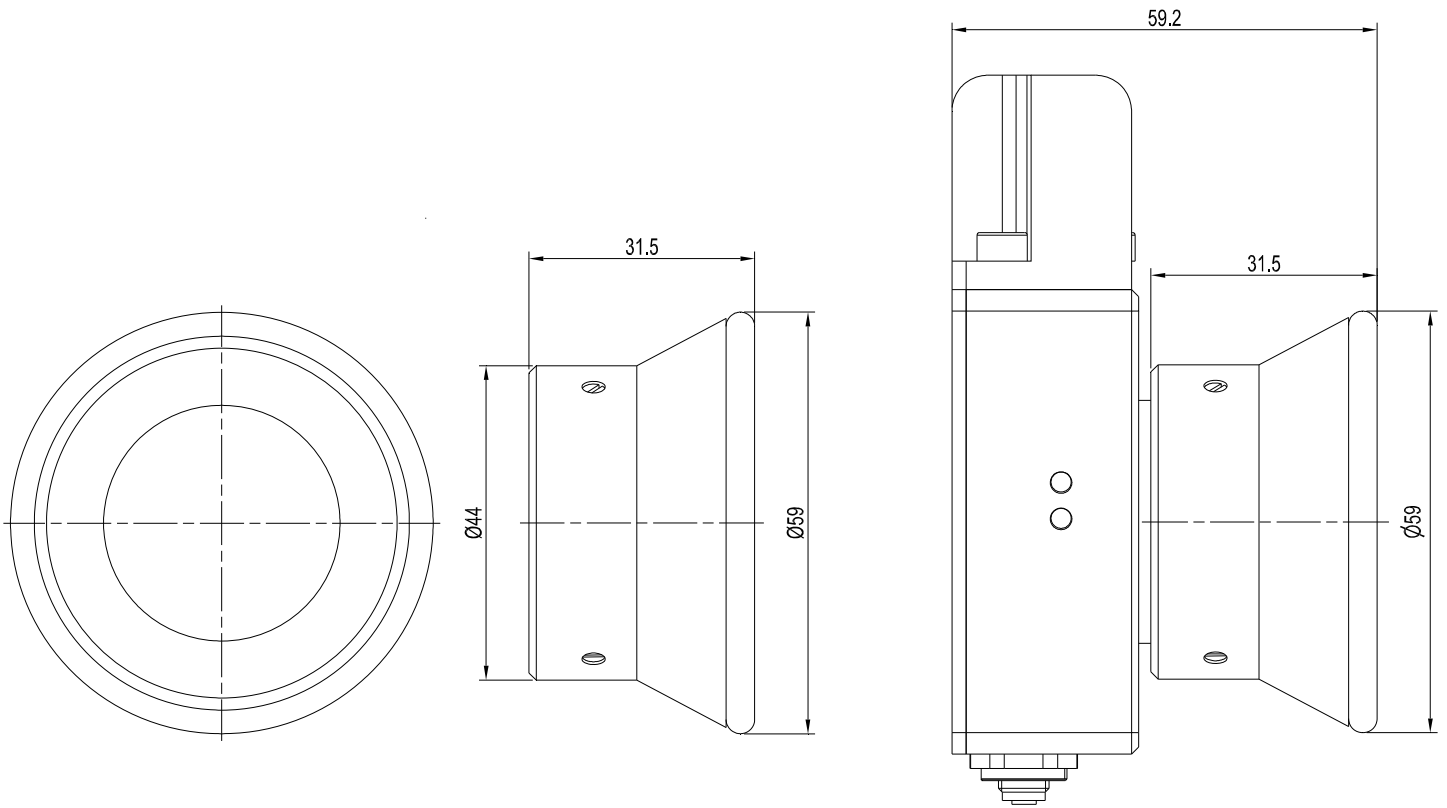

Accessories

▶ SPECTRO-3-15-OFL

Top part on optics (spacer)
for mounting on various sensors from the series
SPECTRO-1-...
SPECTRO-3-... (M34)
SPECTRO-3-...-CL
SPECTRO-3-...-MSM-DIG

- Enables the use of the SPECTRO-1-... or SPECTRO-3-... sensor as a handheld device
- Reference distance 15 mm to measuring object by direct contact
- Sturdy housing material (aluminium, anodised in black)

Design

Product name:

SPECTRO-3-15-OFL (spacer)

Dimensions

With sensor type SPECTRO-1-30-BL/YL:

(All dimensions in mm)

SPECTRO-3-30-OFL is suitable for use with sensor type:

SPECTRO-1-...: