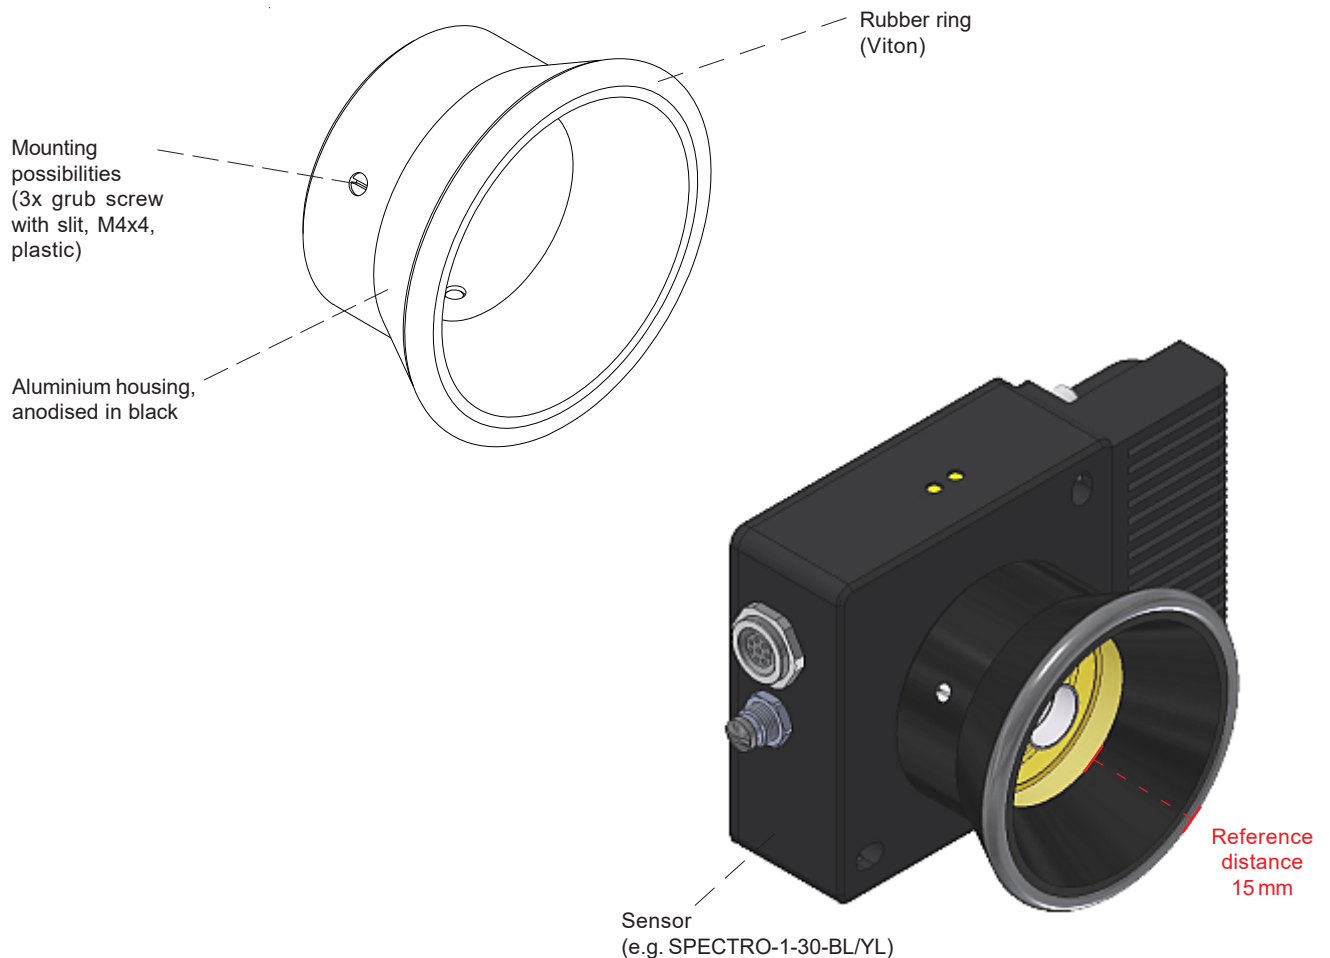

Accessories

▶ SPECTRO-3-15-OFL

Top part on optics (spacer)
for mounting on various sensors from the series
SPECTRO-1-...
SPECTRO-3-... (M34)
SPECTRO-3-...-CL
SPECTRO-3-...-MSM-DIG

- Enables the use of the SPECTRO-1-... or SPECTRO-3-... sensor as a handheld device
- Reference distance 15 mm to measuring object by direct contact
- Sturdy housing material (aluminium, anodised in black)

Design

Product name:

SPECTRO-3-15-OFL (spacer)

Dimensions

With sensor type SPECTRO-1-30-BL/YL:

(All dimensions in mm)

SPECTRO-3-30-OFL is suitable for use with sensor type:

SPECTRO-1-...: