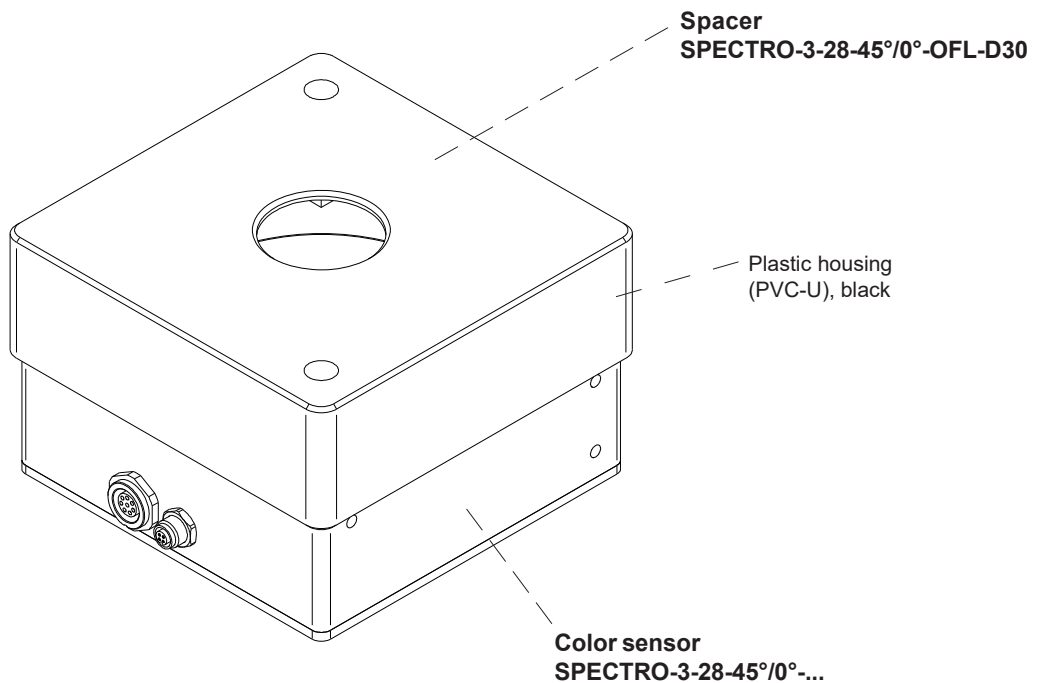

Accessories

▶ SPECTRO-3-28-45°/0°-OFL-D30

Spacer (offline unit) with an opening of \varnothing 30 mm, suitable for use with color sensors of type
 SPECTRO-3-28-45°/0°-CL
 SPECTRO-3-28-45°/0°-WWB
 SPECTRO-3-28-45°/0°-MSM-ANA-DL
 SPECTRO-3-28-45°/0°-MSM-ANA-VIS
 SPECTRO-3-28-45°/0°-MSM-DIG-VIS

- Makes it possible to use SPECTRO-3-28-45°/0°-... color sensors as a hand-held
- Reference distance 28 mm to measuring object by direct contact
- Sturdy housing (PVC-U)

Design

Product name:

SPECTRO-3-28-45°/0°-OFL-D30 (Spacer)

Dimensions

(All dimensions in mm)