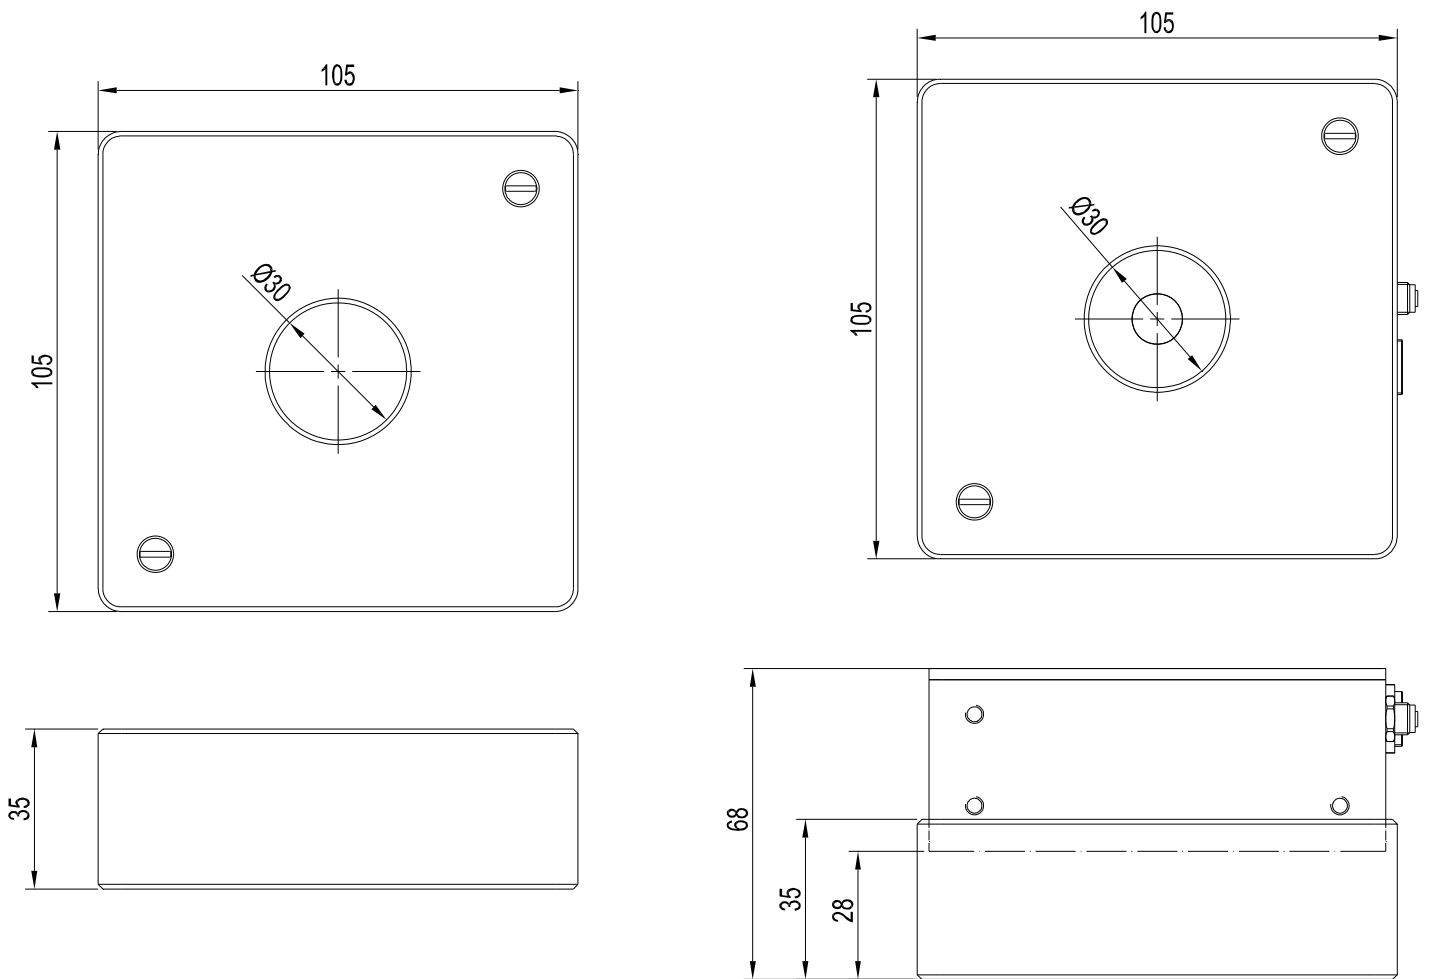

Accessories

▶ SPECTRO-3-28-45°/0°-OFL-D30

Spacer (offline unit) with an opening of \varnothing 30 mm, suitable for use with color sensors of type
 SPECTRO-3-28-45°/0°-CL
 SPECTRO-3-28-45°/0°-WWB
 SPECTRO-3-28-45°/0°-MSM-ANA-DL
 SPECTRO-3-28-45°/0°-MSM-ANA-VIS
 SPECTRO-3-28-45°/0°-MSM-DIG-VIS

- Makes it possible to use SPECTRO-3-28-45°/0°-... color sensors as a hand-held
- Reference distance 28 mm to measuring object by direct contact
- Sturdy housing (PVC-U)

Design

Product name:

SPECTRO-3-28-45°/0°-OFL-D30 (Spacer)

Dimensions

(All dimensions in mm)